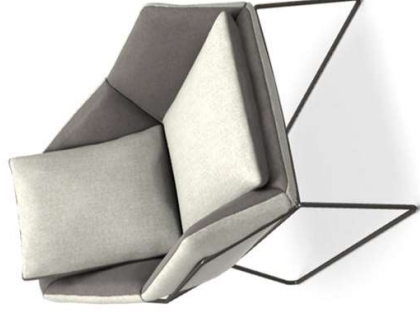

NEW YORK ARMCHAIR

L 29,13 in x P 32,68 in x H 31,10 in

A

Tex Violet col.04
and Tex Lima col.03

B

Bronze Gold
Structure

Tex Vegas Velvet col.16
and Tex Simple col.06

Black Nickel
Structure