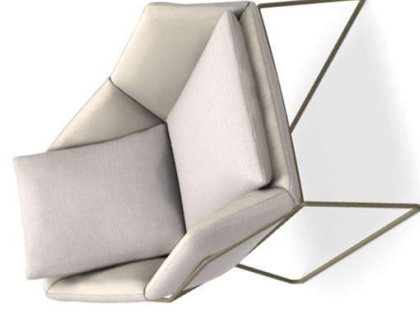

NEW YORK ARMCHAIR

L 29,13 in x P 32,68 in x H 31,10 in

A

Tex Violet col.04
and Tex Lima col.03

B

Bronze Gold
Structure

Tex Vegas Velvet col.16
and Tex Simple col.06

Black Nickel
Structure