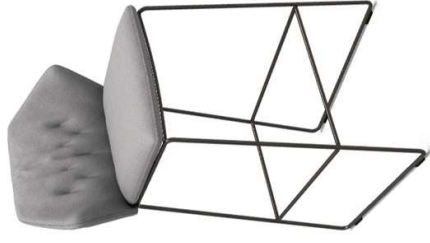

# NEW YORK STOOL

L 20,87 in x P 20,87 in x H 39,37 in

L 20,87 in x P 20,87 in x H 35,43 in

Tex F555 col.12

Black Nickel  
Structure

# NEW YORK STOOL

L 20,87 in x P 20,87 in x H 39,37 in

L 20,87 in x P 20,87 in x H 35,43 in

Tex Sweet Velvet  
col.51

Black Nickel  
Structure