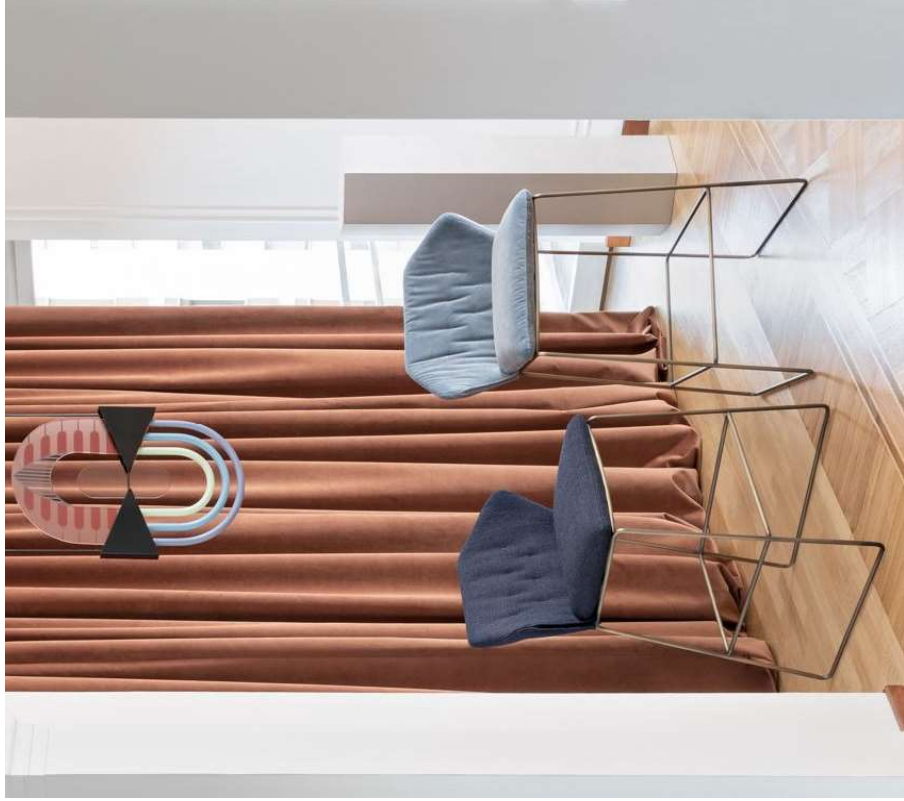

# NEW YORK STOOL

L 20,87 in x P 20,87 in x H 39,37 in

L 20,87 in x P 20,87 in x H 35,43 in

Tex F555 col.12

Black Nickel  
Structure

# NEW YORK STOOL

L 20,87 in x P 20,87 in x H 39,37 in

L 20,87 in x P 20,87 in x H 35,43 in

Tex Sweet Velvet  
col.51

Black Nickel  
Structure