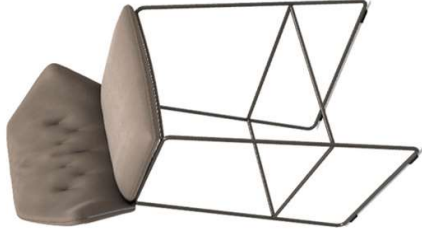

# NEW YORK STOOL

L 20,87 in x P 20,87 in x H 39,37 in

L 20,87 in x P 20,87 in x H 35,43 in

Tex F555 col.12

Black Nickel  
Structure

# NEW YORK STOOL

L 20,87 in x P 20,87 in x H 39,37 in

L 20,87 in x P 20,87 in x H 35,43 in

Tex Sweet Velvet  
col.51

Black Nickel  
Structure