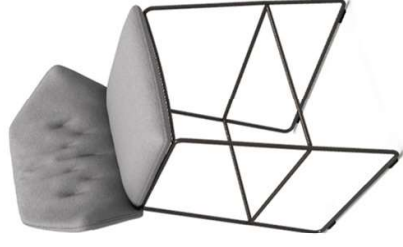

# NEW YORK STOOL

L 20,87 in x P 20,87 in x H 39,37 in

L 20,87 in x P 20,87 in x H 35,43 in

Tex F555 col.12

Black Nickel  
Structure

# NEW YORK STOOL

L 20,87 in x P 20,87 in x H 39,37 in

L 20,87 in x P 20,87 in x H 35,43 in

Tex Sweet Velvet  
col.51

Black Nickel  
Structure