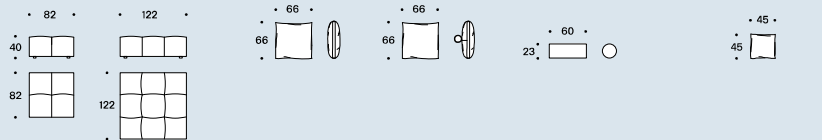

Pouf

Cuscini schiena / Back cushions

Rullo / Roll

Cuscino arredo / Throw cushion