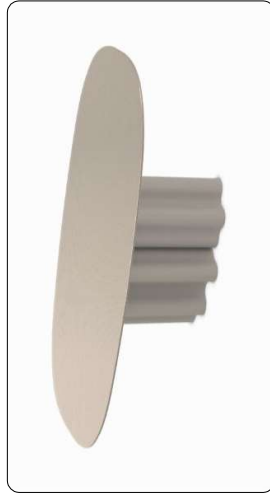

# TEATRO MAGICO TABLE

**A** – 59,06 x 59,06 x 28,74 in  
white glass top and  
white lacquered united bases

**B** – 94,49 x 47,24 x 28,74 in  
white glass top and  
white lacquered separated bases

**C** – 94,49 x 47,24 x 28,74 in  
cashmere glass top and  
Cashmere lacquered united bases