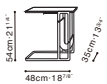

CLEO

C06G0601 Side Table

Darkened Steel Frame, Available in:

Carrara Marble
Eco Leather Midnight (P) FC-11

Galaxy Grey Marble
Eco Leather Dusk (P) FC-08

Grey Oak
Eco Leather Dusk (P) FC-08