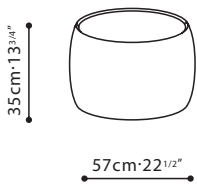

DRUM / FRAME: Solid Birch wood frame with plywood reinforcement. Upholstered in P(FC) or R Grade Leather and cushioned with polyurethane foam. **TOP:** Available in Black Walnut or Brown Walnut . **FEATURES:** Shorter Drum Ottoman, C06A1101, comes with five castors at the bottom for easy maneuvering and removable top for convenient easy access storage.

C06A1101

C06A1102

**30kg or 66lbs weight limit for all Drum Ottomans

Black Walnut

Brown Walnut