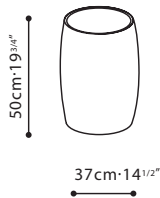

DRUM / FRAME: Solid Birch wood frame with plywood reinforcement. Upholstered in P(FC) or R Grade Leather and cushioned with polyurethane foam. **TOP:** Available in Black Walnut or Brown Walnut . **FEATURES:** Shorter Drum Ottoman, C06A1101, comes with five castors at the bottom for easy maneuvering and removable top for convenient easy access storage.

C06A1101

C06A1102

**30kg or 66lbs weight limit for all Drum Ottomans

Black Walnut

Brown Walnut