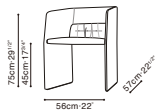

ECHO

C02D0901 Chair

Available in:

Linear Manchester Sand (D)
LINEAR-01

Leather Ivory Lace (R)
RS-28

ECHO PETITE

C02D0902 Chair

Available in: