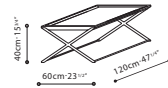

ENZO / TOP: Walnut veneer w/solid Walnut edges and rail caps. FRAME: Black metallic painted steel frame. FEATURES: C06A1202 w/ Drawer. FINISHES: Available in Black Walnut.

C06A1201

C06A1202

C06A1203

C06A1204