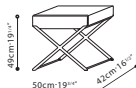

ENZO / TOP: Walnut veneer w/solid Walnut edges and rail caps. FRAME: Black metallic painted steel frame. FEATURES: C06A1202 w/ Drawer. FINISHES: Available in Black Walnut.

C06A1201

C06A1202

C06A1203

C06A1204