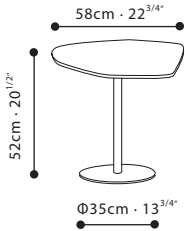

HANNA / TOP: Available in Carrara Marble or Mystic Brown Marble. Top Shape may vary from one table to the other. BASE: If top is selected in Carrara Marble, the frame will be finished in white powder coat. If top is selected with Mystic Brown Marble, the frame will be finished in matted black.

C0600036

C0600037

*Natural marble pattern may vary.