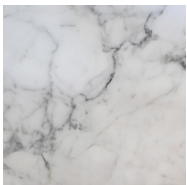

HANNA / TOP: Available in Carrara Marble or Mystic Brown Marble. Top Shape may vary from one table to the other. BASE: If top is selected in Carrara Marble, the frame will be finished in white powder coat. If top is selected with Mystic Brown Marble, the frame will be finished in matted black.

C0600036

C0600037

Carrera Marble

Mystic Brown
Marble

*Natural marble pattern may vary.