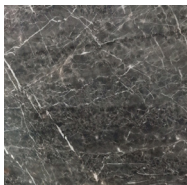

HANNA / TOP: Available in Carrara Marble or Mystic Brown Marble. Top Shape may vary from one table to the other. BASE: If top is selected in Carrara Marble, the frame will be finished in white powder coat. If top is selected with Mystic Brown Marble, the frame will be finished in matted black.

C0600036

C0600037

Carrera Marble

Mystic Brown
Marble

*Natural marble pattern may vary.