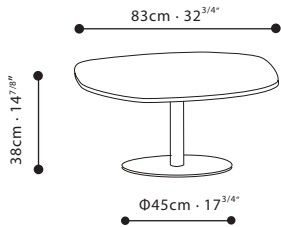

C0600037

Carrera Marble