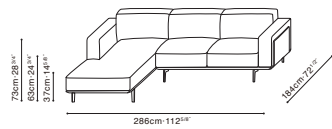

SAMPLE CONFIGURATIONS

C01G0207 + C01G0206