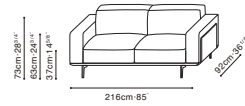

C01G0203
Sofa