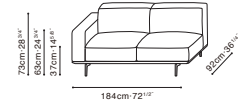

C01G0205 / C01G0206
LAF Sofa / RAF Sofa