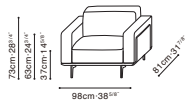

MODA STOCK COMPONENTS

C01G0201
Armchair