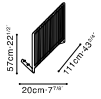

NATURE

NATURE

NATURE STOCK COMPONENTS

C01E0601 / C01E0602
LAF Sofa / RAF Sofa

C01E0603
Armless Sofa

C01E0608
Ottoman

C07E0609
Black Leather Strap Outer frame,
can go against armrest or backrest

C07E0610
Black Leather Strap Outer frame,
can go against armrest or backrest