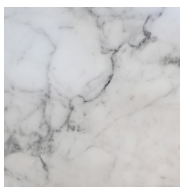

**SPIN Coffee Table/** **BASE:** Hand molded steel, in black metallic paint or Eco-leather. **TOP:** Marble or tempered glass.

C06H1006(Top)+B61H1006(Base)

C06H1007(Top)+B61H1007(Base)

Smoke Grey Glass

Carrara Marble

Galaxy Grey Marble

Lauren Black Gold Marble