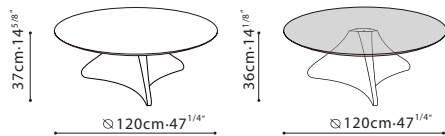

**SPIN Coffee Table/** **BASE:** Hand molded steel, in black metallic paint or Eco-leather. **TOP:** Marble or tempered glass.

C06H1006(Top)+B61H1006(Base)

C06H1007(Top)+B61H1007(Base)

Smoke Grey Glass

Carrara Marble