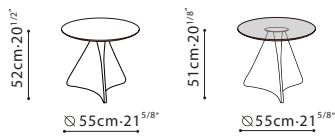

**SPIN Coffee Table/** **BASE:** Hand molded steel, in black metallic paint or Eco-leather. **TOP:** Marble or tempered glass.

C06H1006(Top)+B61H1006(Base)

C06H1007(Top)+B61H1007(Base)

Smoke Grey Glass

Carrara Marble