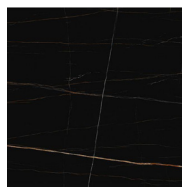

**SPIN Coffee Table/** **BASE:** Hand molded steel, in black metallic paint or Eco-leather. **TOP:** Marble or tempered glass.

C06H1006(Top)+B61H1006(Base)

C06H1007(Top)+B61H1007(Base)

Smoke Grey Glass

Carrara Marble

Galaxy Grey Marble

Lauren Black Gold Marble