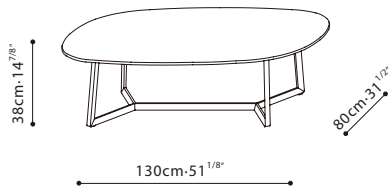

C06F0404

Grey Oak