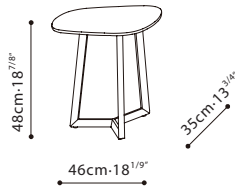

SPECS

TERI / TOP: Table Base is constructed in solid Ash Wood and finished in Grey Oak. Only Natural Oak Top with Natural Oak legs. **TOP:** Available in Grey Oak veneer, Natural Oak and Grey Ceramic Top.

C06F0401

C06F0402

C06F0403

C06F0404