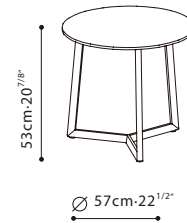

SPECS

TERI / TOP: Table Base is constructed in solid Ash Wood and finished in Grey Oak. Only Natural Oak Top with Natural Oak legs. **TOP:** Available in Grey Oak veneer, Natural Oak and Grey Ceramic Top.

C06F0401

C06F0402

C06F0403

C06F0404