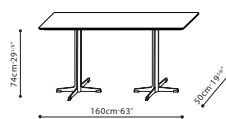

VARY TABLE / TOP: Available in wood or marble, (see Complete Pricelist for details). **FRAME:** All Vary Tables are supported on steel legs that are finished in black metallic paint and capped with plastic glides.

C05D1408 (Lounge Table)

C05D1412 (Bistro Table)

C05D1416 (Table)

C05D1418 (Bar Table)

C06D1401 (Side Table)

C06D1402 (Side Table)

C06D1403 (Coffee Table)

C06D1404 (Coffee Table)