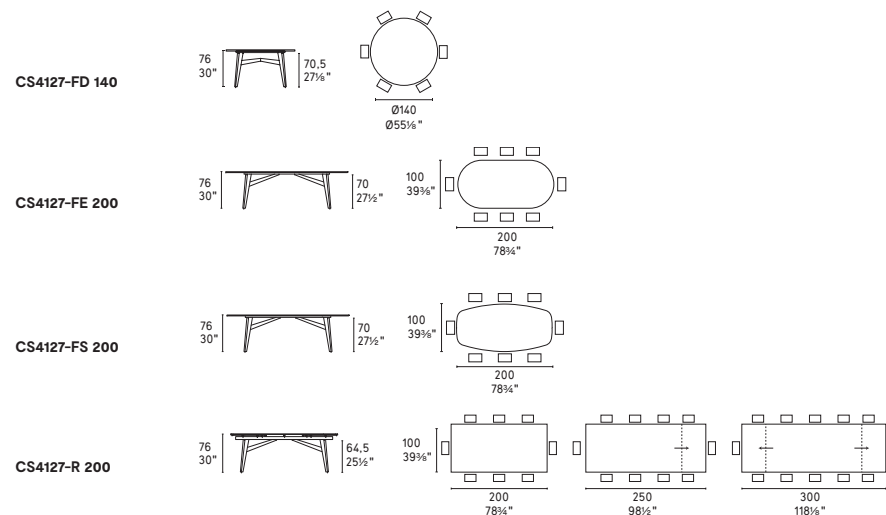

Abrey

NOTE Please check all available combinations in the price list