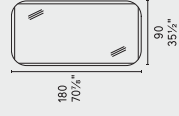

specchi · mirrors

bevel

design by Roccadadria Design

Bevel · specchio / mirror
CS5199-Q
GMB
Abrey · tavolo / table
CS4127-FS
P12 / P67W
Abrey · sedia / chair
CS2041-MTO
P12 / SLU

NOTES: Please check all available combinations in the price list. Finishes/versions of this product are included in the Quick Ship Program. To find out which ones, please consult the US Price List and look for the **CS** icon.

Bevel · specchio / mirror
CS5139-R
GMG
Quadrato · poltrona / lounge chair
CS3409
PIL / Esprit L01 Antelope
Linda · letto / bed
CS4098
P15 / Kalix SBR Bed
Connect · tappeto / rug
CS7255

bevel

CS5139-Q

CS5139-R