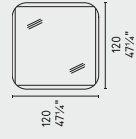

specchi · mirrors

bevel

design by Roccadadria Design

Bevel · specchio / mirror
CS5199-Q
GMB
Abrey · tavolo / table
CS4127-FS
P12 / P67W
Abrey · sedia / chair
CS2041-MTO
P12 / SLU

NOTES: Please check all available combinations in the price list. Finishes/versions of this product are included in the Quick Ship Program. To find out which ones, please consult the US Price List and look for the **CS** icon.

Bevel · specchio / mirror
CS5139-R
GMG
Quadrato · poltrona / lounge chair
CS3409
PIL / Esprit L01 Antelope
Linda · letto / bed
CS4098
P15 / Kalix SBR Bed
Connect · tappeto / rug
CS7255

bevel

CS5139-Q

CS5139-R