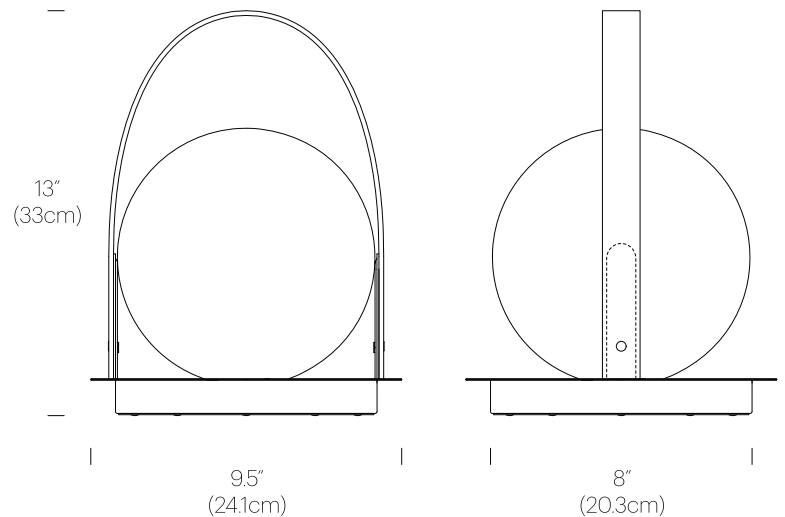

Color Temperature: 2700-1800K (warm dim)

Luminosity: 280 Lumens

Luminaire Efficacy: 87.5 Lumens/Watt

Cord Length: 6' (1.8m)

IP Rating: IP20

6 hr Charge Time

1 year warranty

CERTIFICATIONS

BLACK

DIMENSIONS

BOLA LANTERN

PACKAGING WEIGHTS AND DIMENSIONS

Bola Lantern:	4LBS	10" X 10" X 14.5"
	1.8KGS	25cm X 25cm X 37cm

NOTES

Custom requests can be considered on volume orders