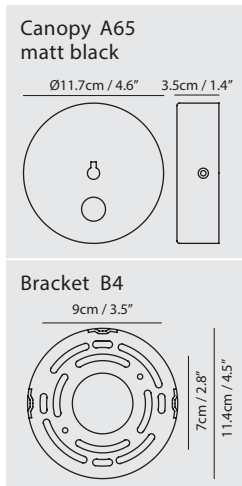

matt black + champagne gold ring

matt black + shiny black ring

Dawn Wall

Model
 SLD-61WRTE

Material
 steel, aluminium

Light Source
 LED 5W 3000K CRI93 425lm

Feature
 Zoom optic between 56-90°
 Touch dimmer switch

Weight
 0.8kg / 1.8lb

- Color**
- matt black + champagne gold ring
 - matt black + shiny black ring