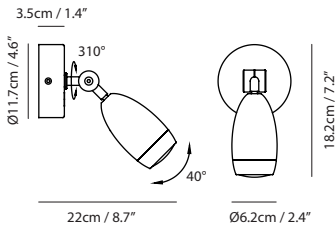

matt black + champagne gold ring

matt black + shiny black ring

Dawn Wall

Model
 SLD-61WRTE

Material
 steel, aluminium

Light Source
 LED 5W 3000K CRI93 425lm

Feature
 Zoom optic between 56-90°
 Touch dimmer switch

Weight
 0.8kg / 1.8lb

- Color**
- matt black + champagne gold ring
 - matt black + shiny black ring