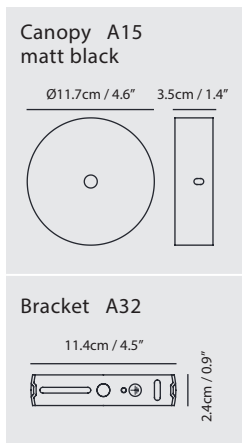

Dawn Pendant

Model

SLD-81P

Material

steel, aluminium

Light Source

LED 6.5W 3000K CRI93 325lm

Driver

Built-in dimmable driver (Triac dimming)

Feature

Zoom optic between 53-76°

Weight

1.1kg / 2.4lb

Color

- matt black + champagne gold ring
- matt black + shiny black ring