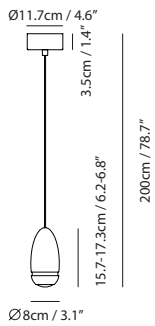

Dawn Pendant

Model

SLD-81P

Material

steel, aluminium

Light Source

LED 6.5W 3000K CRI93 325lm

Driver

Built-in dimmable driver (Triac dimming)

Feature

Zoom optic between 53-76°

Weight

1.1kg / 2.4lb

Color

- matt black + champagne gold ring
- matt black + shiny black ring