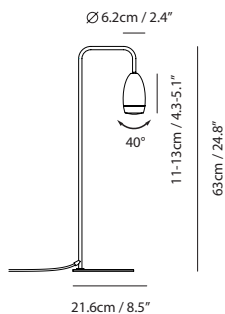

matt black + shiny black ring

Dawn Table

Model
SLD-61D

Material
steel, aluminium

Light Source
LED 6W 3000K CRI93 300lm

Feature
Zoom optic between 56-90°

Weight
1.7kg / 3.7lb

Color
● matt black + shiny black ring

maximum aperture mode

minimum aperture mode