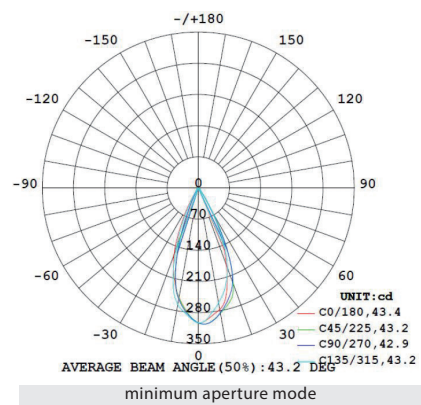

matt black + shiny black ring

Dawn Table

Model
SLD-61D

Material
steel, aluminium

Light Source
LED 6W 3000K CRI93 300lm

Feature
Zoom optic between 56-90°

Weight
1.7kg / 3.7lb

Color
● matt black + shiny black ring

maximum aperture mode

minimum aperture mode