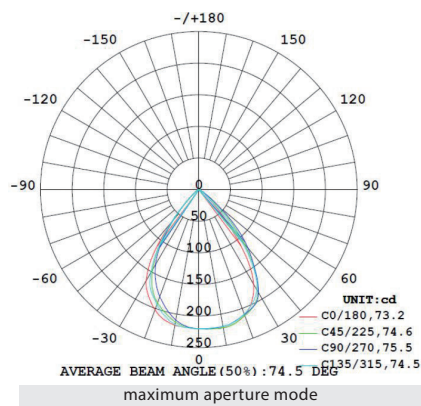

matt black + shiny black ring

Dawn Table

Model
SLD-61D

Material
steel, aluminium

Light Source
LED 6W 3000K CRI93 300lm

Feature
Zoom optic between 56-90°

Weight
1.7kg / 3.7lb

Color
● matt black + shiny black ring

maximum aperture mode

minimum aperture mode