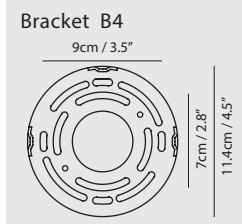

matt black + champagne gold ring

matt black + shiny black ring

**Dawn Wall**

**Model**  
SLD-61WRTE

**Material**  
steel, aluminium

**Light Source**  
LED 5W 3000K CRI93 425lm

**Feature**  
Zoom optic between 56-90°  
Touch dimmer switch

**Weight**  
0.8kg / 1.8lb

- Color**
- matt black + champagne gold ring
  - matt black + shiny black ring