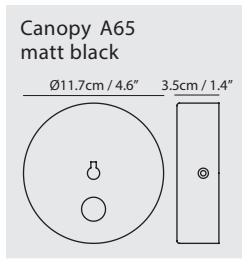

matt black + champagne gold ring

matt black + shiny black ring

**Dawn Wall**

**Model**  
SLD-61WRTE

**Material**  
steel, aluminium

**Light Source**  
LED 5W 3000K CRI93 425lm

**Feature**  
Zoom optic between 56-90°  
Touch dimmer switch

**Weight**  
0.8kg / 1.8lb

- Color**
- matt black + champagne gold ring
  - matt black + shiny black ring