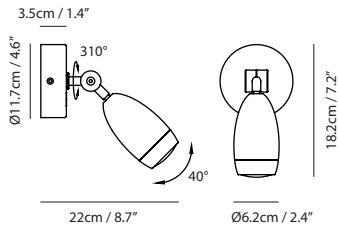

matt black + champagne gold ring

matt black + shiny black ring

**Dawn Wall**

**Model**  
SLD-61WRTE

**Material**  
steel, aluminium

**Light Source**  
LED 5W 3000K CRI93 425lm

**Feature**  
Zoom optic between 56-90°  
Touch dimmer switch

**Weight**  
0.8kg / 1.8lb

- Color**
- matt black + champagne gold ring
  - matt black + shiny black ring