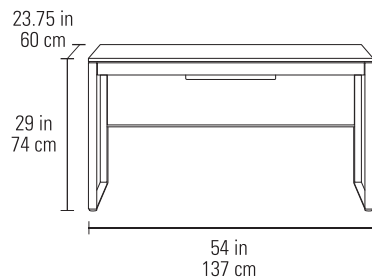

## 6221 DESK

- Full-width lined keyboard drawer
- Easy-access front and back panels
- Power management tray
- Integrated wire management

Dimensions 29H x 54 x 23.75 in  
74H x 137 x 60 cm  
Top Capacity 125 lbs | 56.5 kg  
Weight 106 lbs | 48 kg

The desk's easy-access panels conceal wiring, a flip-down tray serves as the power hub of the desk (power strip not included)

## 6222 CONSOLE DESK

- Slim profile suits many applications
- Suitable for use with laptop or desktop computers
- Full-width lined keyboard drawer

Dimensions 29H x 47.5 x 18 in  
74H x 121 x 46 cm  
Top Capacity 125 lbs | 56.5 kg  
Weight 68.5 lbs | 31 kg