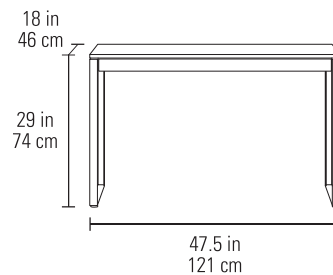

## 6221 DESK

- Full-width lined keyboard drawer
- Easy-access front and back panels
- Power management tray
- Integrated wire management

Dimensions 29H x 54 x 23.75 in  
74H x 137 x 60 cm  
Top Capacity 125 lbs | 56.5 kg  
Weight 106 lbs | 48 kg

The desk's easy-access panels conceal wiring, a flip-down tray serves as the power hub of the desk (power strip not included)

## 6222 CONSOLE DESK

- Slim profile suits many applications
- Suitable for use with laptop or desktop computers
- Full-width lined keyboard drawer

Dimensions 29H x 47.5 x 18 in  
74H x 121 x 46 cm  
Top Capacity 125 lbs | 56.5 kg  
Weight 68.5 lbs | 31 kg