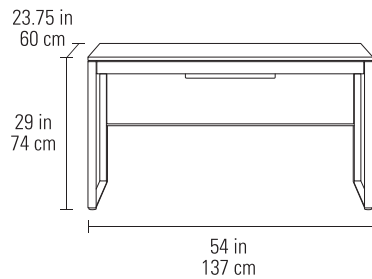

LINEA™ OFFICE

BDI

LINEA™ OFFICE

DESIGN **MATTHEW WEATHERLY**

6221 DESK

- Full-width lined keyboard drawer
- Easy-access front and back panels
- Power management tray
- Integrated wire management

Dimensions 29H x 54 x 23.75 in
74H x 137 x 60 cm
Top Capacity 125 lbs | 56.5 kg
Weight 106 lbs | 48 kg

6222 CONSOLE DESK

- Slim profile suits many applications
- Suitable for use with laptop or desktop computers
- Full-width lined keyboard drawer

Dimensions 29H x 47.5 x 18 in
74H x 121 x 46 cm
Top Capacity 125 lbs | 56.5 kg
Weight 68.5 lbs | 31 kg

6227 MOBILE FILE

- Top supply drawer
- File drawer for letter/legal file folders
- Both drawers are secured with one lock
- Locking casters

Dimensions 22H x 15.5 x 18 in
56H x 39 x 46 cm
File Drawer Capacity 40 lbs | 18 kg
Weight 51 lbs | 23 kg

Dimensions 29H x 56.25 x 18 in | 74H x 142.5 x 46 cm
Printer Compartment 16.75H x 17.25 x 16 in | 42.5H x 44 x 40 cm
Lateral File Drawer Capacity 60 lbs | 27 kg
Printer Tray Capacity 25 lbs | 11 kg
Weight 150 lbs | 68 kg