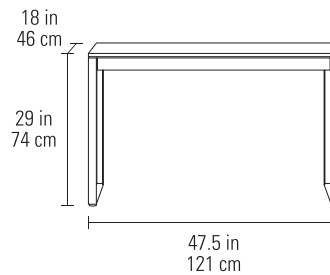

LINEA™ OFFICE

BDI

LINEA™ OFFICE

DESIGN **MATTHEW WEATHERLY**

6221 DESK

- Full-width lined keyboard drawer
- Easy-access front and back panels
- Power management tray
- Integrated wire management

Dimensions 29H x 54 x 23.75 in
74H x 137 x 60 cm
Top Capacity 125 lbs | 56.5 kg
Weight 106 lbs | 48 kg

6222 CONSOLE DESK

- Slim profile suits many applications
- Suitable for use with laptop or desktop computers
- Full-width lined keyboard drawer

Dimensions 29H x 47.5 x 18 in
74H x 121 x 46 cm
Top Capacity 125 lbs | 56.5 kg
Weight 68.5 lbs | 31 kg

6227 MOBILE FILE

- Top supply drawer
- File drawer for letter/legal file folders
- Both drawers are secured with one lock
- Locking casters

Dimensions 22H x 15.5 x 18 in
56H x 39 x 46 cm
File Drawer Capacity 40 lbs | 18 kg
Weight 51 lbs | 23 kg

Dimensions 29H x 56.25 x 18 in | 74H x 142.5 x 46 cm
Printer Compartment 16.75H x 17.25 x 16 in | 42.5H x 44 x 40 cm
Lateral File Drawer Capacity 60 lbs | 27 kg
Printer Tray Capacity 25 lbs | 11 kg
Weight 150 lbs | 68 kg