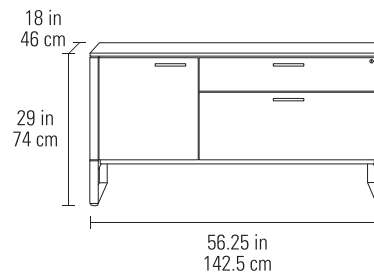

6222 CONSOLE DESK

- Slim profile suits many applications
- Suitable for use with laptop or desktop computers
- Full-width lined keyboard drawer

Dimensions 29H x 47.5 x 18 in
74H x 121 x 46 cm
Top Capacity 125 lbs | 56.5 kg
Weight 68.5 lbs | 31 kg

6227 MOBILE FILE

- Top supply drawer
- File drawer for letter/legal file folders
- Both drawers are secured with one lock
- Locking casters

Dimensions 22H x 15.5 x 18 in
56H x 39 x 46 cm
File Drawer Capacity 40 lbs | 18 kg
Weight 51 lbs | 23 kg

Lower hanging file drawer for letter or legal sized files

6220 MULTIFUNCTION CABINET

- Storage drawer and lateral file drawer that can accommodate letter and/or legal hanging file folders
- Both drawers are secured with one lock
- Removable access panel behind printer compartment may be left off for oversized printers
- Adjustable storage shelf

Dimensions 29H x 56.25 x 18 in | 74H x 142.5 x 46 cm
Printer Compartment 16.75H x 17.25 x 16 in | 42.5H x 44 x 40 cm
Lateral File Drawer Capacity 60 lbs | 27 kg
Printer Tray Capacity 25 lbs | 11 kg
Weight 150 lbs | 68 kg