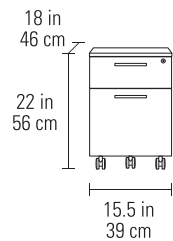

LINEA™ OFFICE

BDI

LINEA™ OFFICE

DESIGN **MATTHEW WEATHERLY**

6221 DESK

- Full-width lined keyboard drawer
- Easy-access front and back panels
- Power management tray
- Integrated wire management

Dimensions 29H x 54 x 23.75 in
74H x 137 x 60 cm
Top Capacity 125 lbs | 56.5 kg
Weight 106 lbs | 48 kg

6222 CONSOLE DESK

- Slim profile suits many applications
- Suitable for use with laptop or desktop computers
- Full-width lined keyboard drawer

Dimensions 29H x 47.5 x 18 in
74H x 121 x 46 cm
Top Capacity 125 lbs | 56.5 kg
Weight 68.5 lbs | 31 kg

6227 MOBILE FILE

- Top supply drawer
- File drawer for letter/legal file folders
- Both drawers are secured with one lock
- Locking casters

Dimensions 22H x 15.5 x 18 in
56H x 39 x 46 cm
File Drawer Capacity 40 lbs | 18 kg
Weight 51 lbs | 23 kg

Dimensions 29H x 56.25 x 18 in | 74H x 142.5 x 46 cm
Printer Compartment 16.75H x 17.25 x 16 in | 42.5H x 44 x 40 cm
Lateral File Drawer Capacity 60 lbs | 27 kg
Printer Tray Capacity 25 lbs | 11 kg
Weight 150 lbs | 68 kg