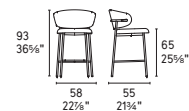

Chairs and stools

Oleandro

CS2031

CS2032

CS2034

CS2035

METAL

P15 P29L P175 CS2031 CS2032

WOOD

P12 P15L P201 CS2034 CS2035

BOUCLÉ

SLV SLW SLX

SOFTER

SLR SLS SLT

NOTE Please check all available combinations in the price list