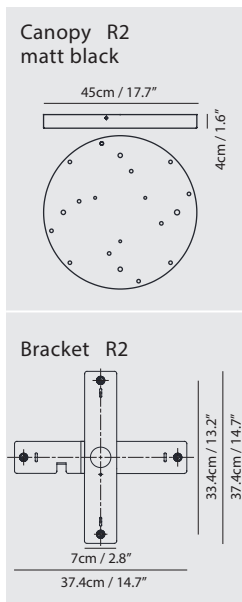

layered copper glass + copper cap

layered gold glass + champagne gold cap

layered chrome glass + chrome cap

PAOPAO Pendant P12

Model
SLD-1013P12

Material
metal, mouth-blown glass w/
vacuum plating, aluminum

Light Source
LED 12 x 5W 2700K CRI 95 2250lm

Driver
built-in dimmable driver
(Triac dimming)

Weight
10.4kg / 23lb

Color

- layered copper glass + copper cap
- layered gold glass + champagne gold cap
- layered chrome glass + chrome cap

PAOPAO Pendant PC12

Model
SLD-1013PC12

Material
metal, mouth-blown glass w/
vacuum plating, aluminum

Light Source
LED 12 x 5W 2700K CRI 95 2250lm

Driver
built-in dimmable driver
(Triac dimming)

Weight
11.3kg / 24.9lb