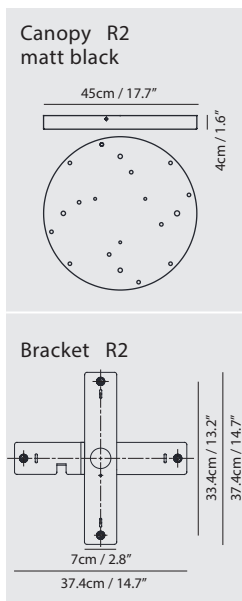

layered copper glass + copper cap

layered gold glass + champagne gold cap

layered chrome glass + chrome cap

PAOPAO Pendant P12

Model
SLD-1013P12

Material
metal, mouth-blown glass w/
vacuum plating, aluminum

Light Source
LED 12 x 5W 2700K CRI 95 2250lm

Driver
built-in dimmable driver
(Triac dimming)

Weight
10.4kg / 23lb

Color

- layered copper glass + copper cap
- layered gold glass + champagne gold cap
- layered chrome glass + chrome cap

PAOPAO Pendant PC12

Model
SLD-1013PC12

Material
metal, mouth-blown glass w/
vacuum plating, aluminum

Light Source
LED 12 x 5W 2700K CRI 95 2250lm

Driver
built-in dimmable driver
(Triac dimming)

Weight
11.3kg / 24.9lb