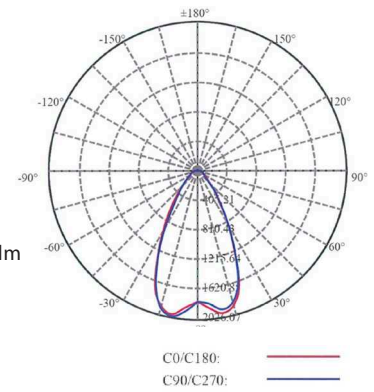

layered copper glass + copper cap

layered gold glass + champagne gold cap

layered chrome glass + chrome cap

PAOPAO Pendant P12

Model
SLD-1013P12

Material
metal, mouth-blown glass w/
vacuum plating, aluminum

Light Source
LED 12 x 5W 2700K CRI 95 2250lm

Driver
built-in dimmable driver
(Triac dimming)

Weight
10.4kg / 23lb

Color

- layered copper glass + copper cap
- layered gold glass + champagne gold cap
- layered chrome glass + chrome cap

PAOPAO Pendant PC12

Model
SLD-1013PC12

Material
metal, mouth-blown glass w/
vacuum plating, aluminum

Light Source
LED 12 x 5W 2700K CRI 95 2250lm

Driver
built-in dimmable driver
(Triac dimming)

Weight
11.3kg / 24.9lb