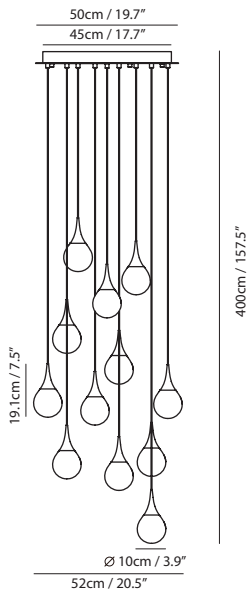

layered copper glass + copper cap

layered gold glass + champagne gold cap

layered chrome glass + chrome cap

PAOPAO Pendant P12

Model
SLD-1013P12

Material
metal, mouth-blown glass w/
vacuum plating, aluminum

Light Source
LED 12 x 5W 2700K CRI 95 2250lm

Driver
built-in dimmable driver
(Triac dimming)

Weight
10.4kg / 23lb

Color

- layered copper glass + copper cap
- layered gold glass + champagne gold cap
- layered chrome glass + chrome cap

PAOPAO Pendant PC12

Model
SLD-1013PC12

Material
metal, mouth-blown glass w/
vacuum plating, aluminum

Light Source
LED 12 x 5W 2700K CRI 95 2250lm

Driver
built-in dimmable driver
(Triac dimming)

Weight
11.3kg / 24.9lb