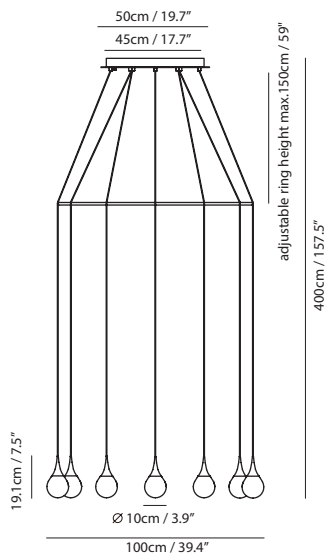

layered copper glass + copper cap

layered gold glass + champagne gold cap

layered chrome glass + chrome cap

PAOPAO Pendant P12

Model
SLD-1013P12

Material
metal, mouth-blown glass w/
vacuum plating, aluminum

Light Source
LED 12 x 5W 2700K CRI 95 2250lm

Driver
built-in dimmable driver
(Triac dimming)

Weight
10.4kg / 23lb

Color

- layered copper glass + copper cap
- layered gold glass + champagne gold cap
- layered chrome glass + chrome cap

PAOPAO Pendant PC12

Model
SLD-1013PC12

Material
metal, mouth-blown glass w/
vacuum plating, aluminum

Light Source
LED 12 x 5W 2700K CRI 95 2250lm

Driver
built-in dimmable driver
(Triac dimming)

Weight
11.3kg / 24.9lb