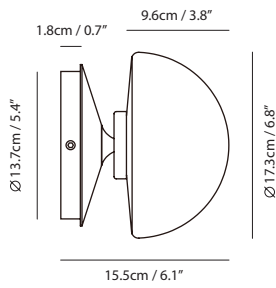

matt opal glass + matt black

matt opal glass + champagne gold

Pensee LED Wall

Model
SG-7992WJ

Material
mouth-blown glass, steel

Light Source
G9 1 x 5W LED 2700K, CRI90

Feature
DJ on/off switch

Weight
1.1kg / 2.4lb