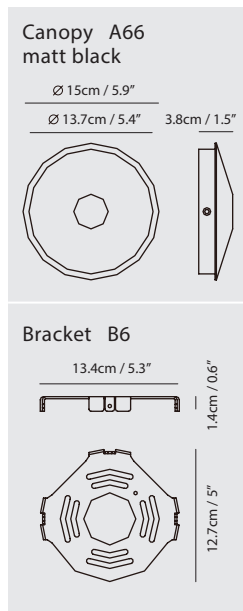

matt opal glass + matt black

matt opal glass + champagne gold

Pensee LED Wall

Model
SG-7992WJ

Material
mouth-blown glass, steel

Light Source
G9 1 x 5W LED 2700K, CRI90

Feature
DJ on/off switch

Weight
1.1kg / 2.4lb