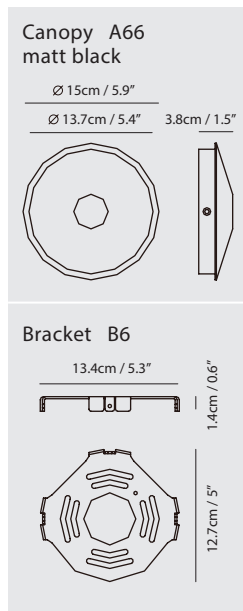

matt opal glass + matt black

matt opal glass + champagne gold

**Pensee LED Wall**

**Model**  
SG-7992WJ

**Material**  
mouth-blown glass, steel

**Light Source**  
G9 1 x 5W LED 2700K, CRI90

**Feature**  
DJ on/off switch

**Weight**  
1.1kg / 2.4lb

**Color**

-  matt opal glass + matt black
-  matt opal glass + champagne gold