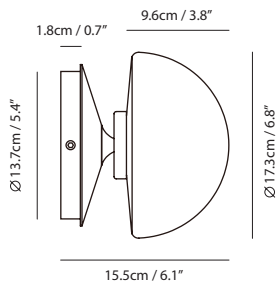

matt opal glass + matt black

matt opal glass + champagne gold

**Pensee LED Wall**

**Model**  
SG-7992WJ

**Material**  
mouth-blown glass, steel

**Light Source**  
G9 1 x 5W LED 2700K, CRI90

**Feature**  
DJ on/off switch

**Weight**  
1.1kg / 2.4lb

**Color**

-  matt opal glass + matt black
-  matt opal glass + champagne gold