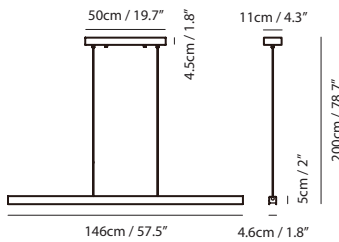

Square Pendant

Model
SLD-3982PEC

Material
metal, aluminum, PC

Light Source
LED 40W 3000K-3400K-4000K-2700K
CRI 98 2300lm

Feature
optical sensor dimmer
(Color Temperature/Luminance)

Weight
5.0kg / 11lb

Cord
200cm / 78.7"

Color

- matt black + champagne gold
- matt white + champagne gold