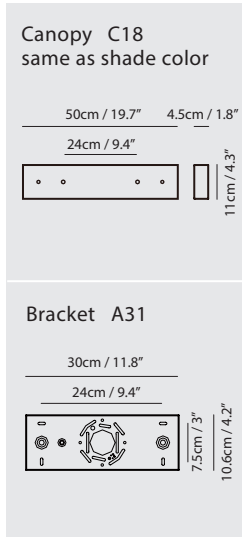

Square Pendant

Model
SLD-3982PEC

Material
metal, aluminum, PC

Light Source
LED 40W 3000K-3400K-4000K-2700K
CRI 98 2300lm

Feature
optical sensor dimmer
(Color Temperature/Luminance)

Weight
5.0kg / 11lb

Cord
200cm / 78.7"

Color

- matt black + champagne gold
- matt white + champagne gold