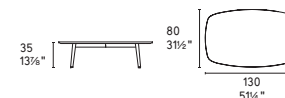

CS5137-C

WOOD

CERAMIC

NOTE Please check all available combinations in the price list