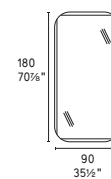

Bevel

design by Roccadadria

NOTE Please check all available combinations in the price list

Bevel mirror CS5139-R GMG • Connect rug CS7255

Coffee tables

Bevel mirror CS5139-Q GMB

Bevel

CS5139-Q

CS5139-R

Mirror to be fitted horizontally or vertically to the wall.

NOTE Please check all available combinations in the price list