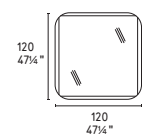

Bevel

design by Roccadadria

NOTE Please check all available combinations in the price list

Bevel mirror CS5139-R GMG • Connect rug CS7255

Coffee tables

Bevel mirror CS5139-Q GMB

Bevel

CS5139-Q

CS5139-R

Mirror to be fitted horizontally or vertically to the wall.

NOTE Please check all available combinations in the price list