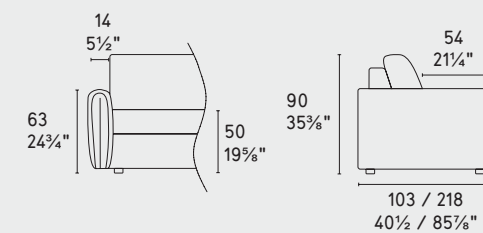

lume

surface

apollo

uptown

Darwin · divano letto / sofa bed
CS3433
Malmo / SQ1 Grey

darwin **new**

CS3433

LEGENDA KEY