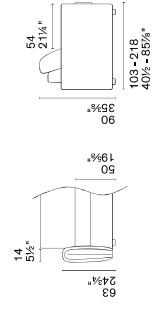

design by Stefano Spessotto

Darwin

Sofa

CS3433 Malmo SO1

Darwin

Sofa

CS3433 Malmo SO1

CS3433