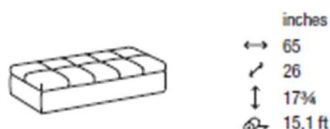

DTBR001
BASE 65x26"