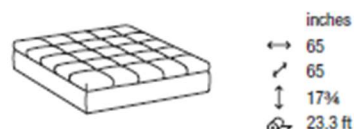

DTBQ000
BASE 65x65"