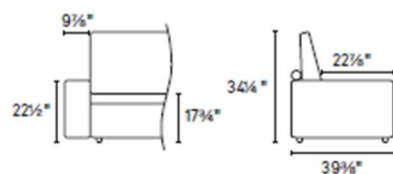

Lounge y

design by Calligaris Studio

CS3435