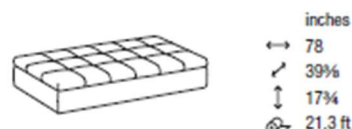

DTBR002
BASE 78x39 1/4"