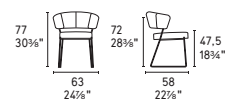

Quadrotta

CS2053