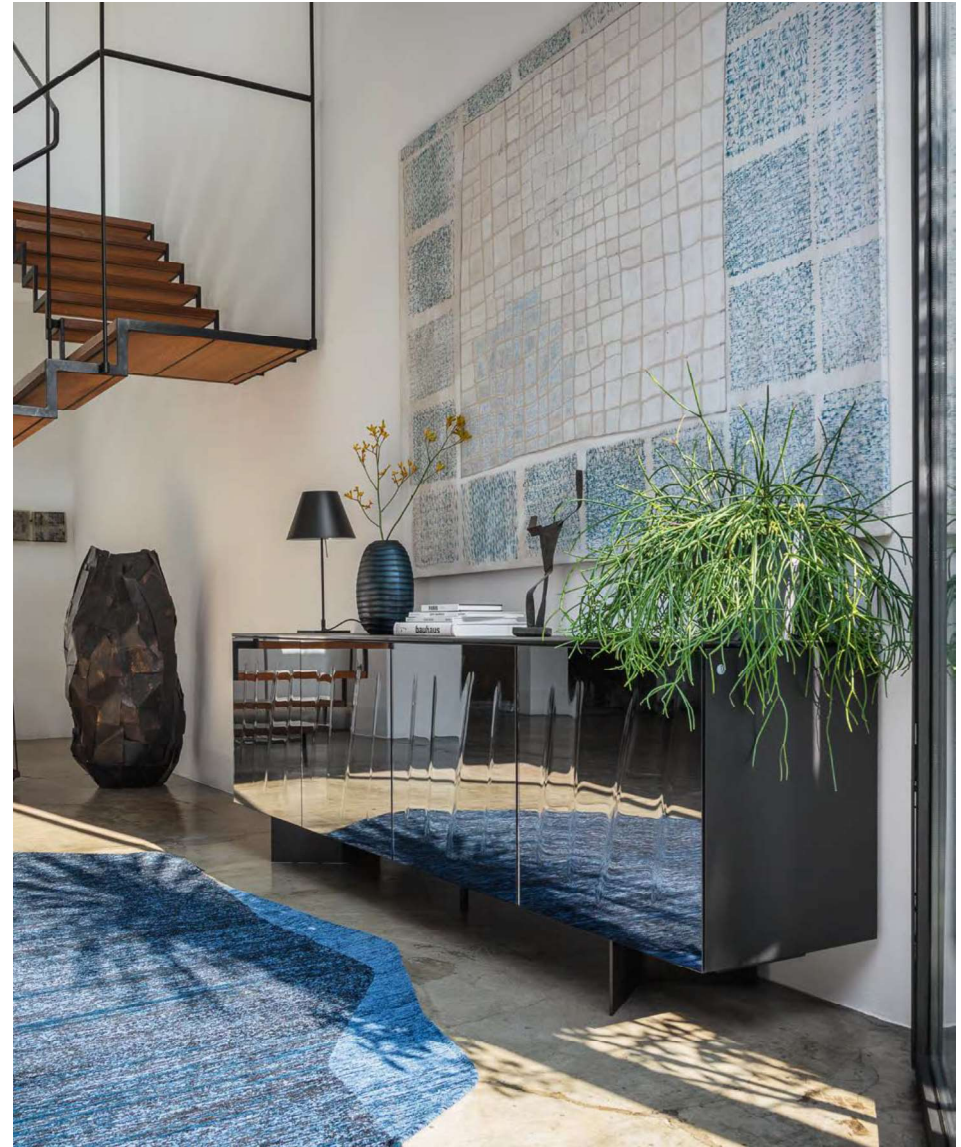

Universal
Roche

Credenza /Sideboard
Tappeto /Rug

CS6096-2D P15 / GMG / P18C / P15
CS7258

Universal