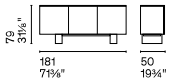

CS6096-1D
CS6096-1D MTO
CS6096-1DL
CS6096-1DL MTO