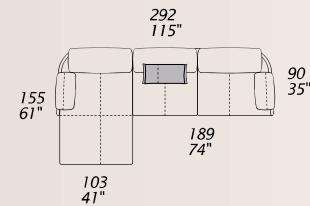

SWING

AVAILABLE VERSIONS:

- S31 + D03
- D31 + S03

METAL LEGS:

- TITANIUM

LEATHER COVER:

- PIUMA E524 PEARL
- CUC 512 CONTRAST STITCHING

- The sectional includes one C0112 throw pillow free of charge
- SEAT DEPTH: 22" (OVERALL DEPTH: 35")
- SEAT HEIGHT: 16"