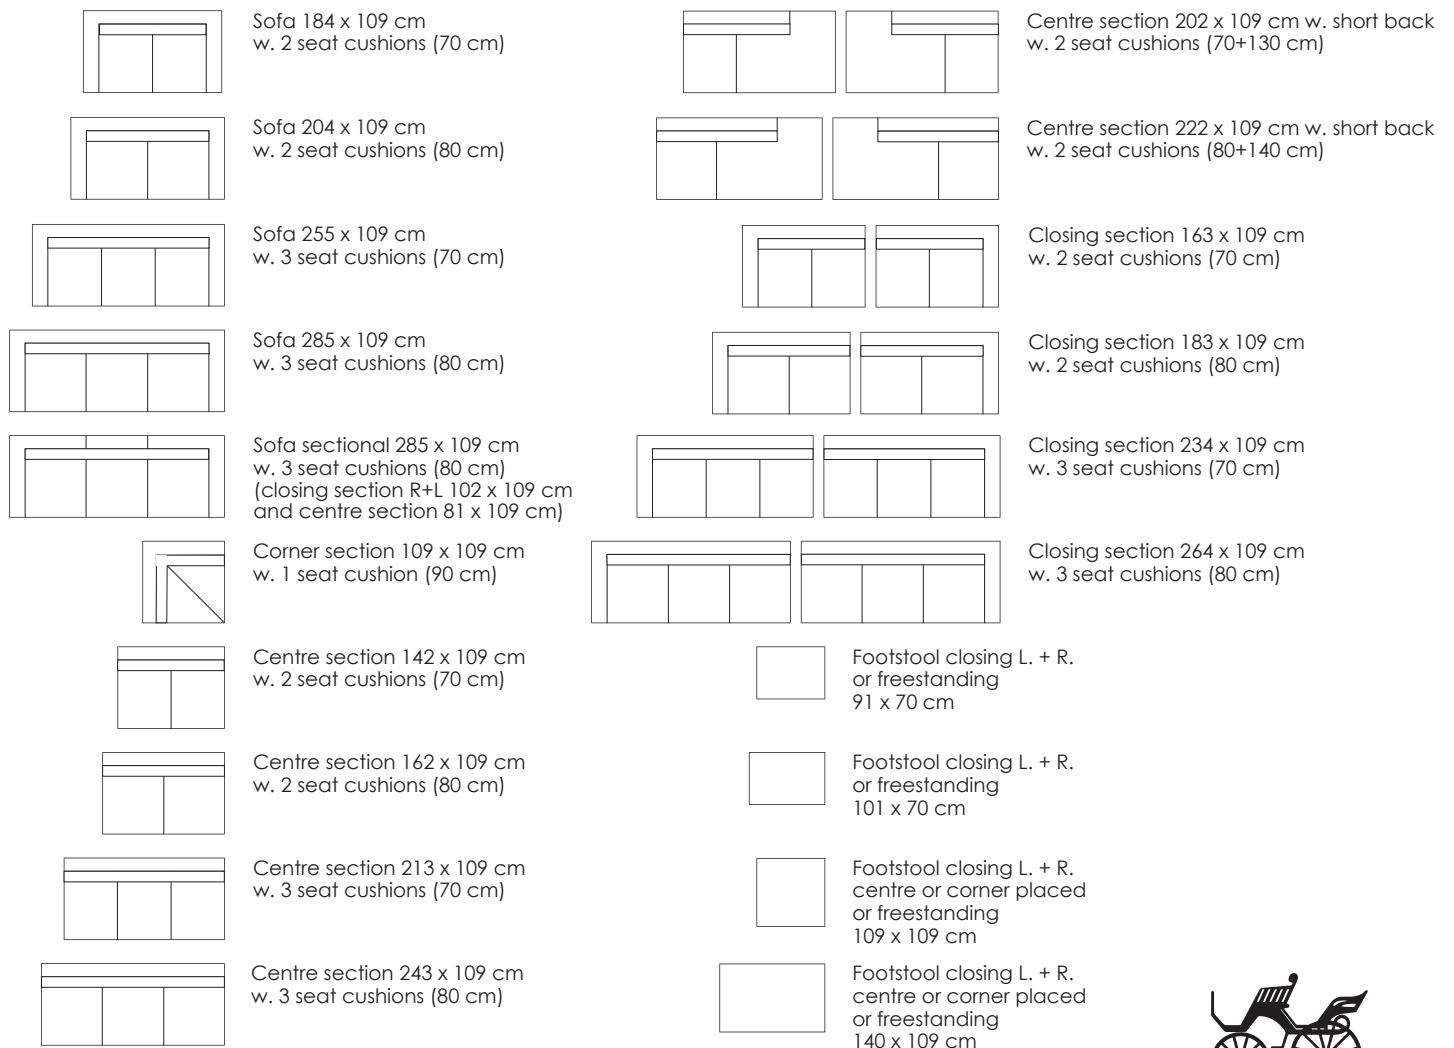

Model Aton · Design by Jens Juul Eilersen

Arm height: 52 cm · Arm width: 21 cm · Total depth (frame): 109 cm · Seat depth: 53 cm · Seat height: 43cm · Total height (frame): 60 cm

Scale 1:100
All overall dimensions correspond to frame sizes.
The drawings are not a detailed expression of how the final furniture appears.

Model Aton · Design by Jens Juul Eilersen

Arm height: 52 cm · Arm width: 21 cm · Total depth (frame): 109 cm · Seat depth: 53 cm · Seat height: 43 cm · Total height (frame): 60 cm

Scale 1:100

All overall dimensions correspond to frame sizes.