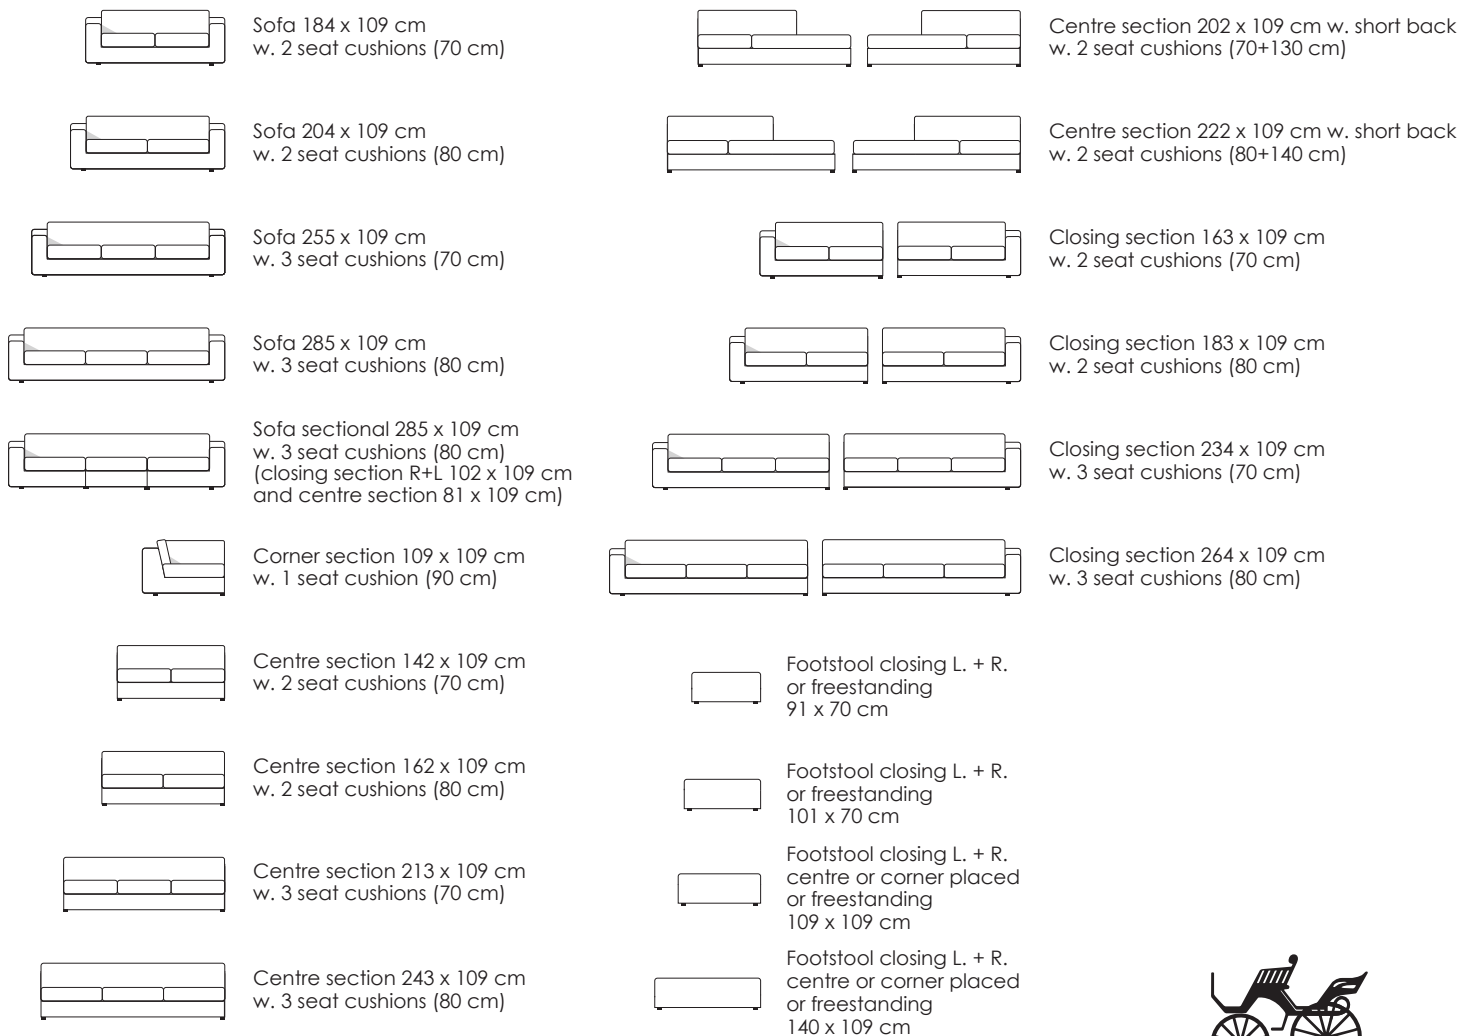

Model Aton · Design by Jens Juul Eilersen

Arm height: 52 cm · Arm width: 21 cm · Total depth (frame): 109 cm · Seat depth: 53 cm · Seat height: 43cm · Total height (frame): 60 cm

Scale 1:100
All overall dimensions correspond to frame sizes.
The drawings are not a detailed expression of how the final furniture appears.

Model Aton · Design by Jens Juul Eilersen

Arm height: 52 cm · Arm width: 21 cm · Total depth (frame): 109 cm · Seat depth: 53 cm · Seat height: 43 cm · Total height (frame): 60 cm

Scale 1:100

All overall dimensions correspond to frame sizes.