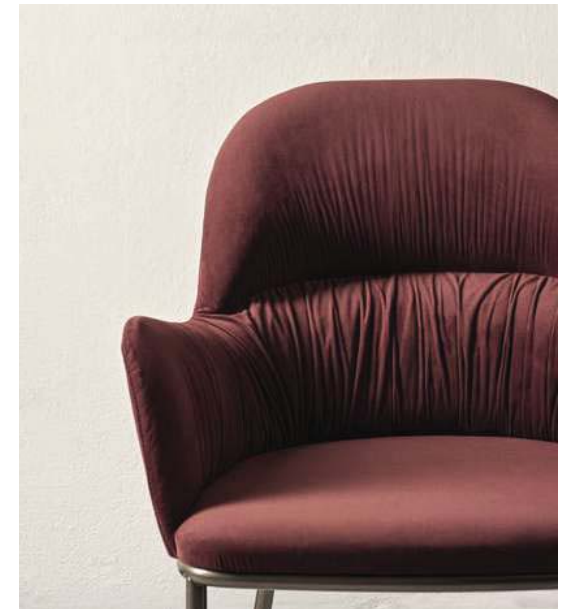

*A family of seats, rich of fashion, an elegant design in each detail. The wrinkles of seat and back are soft upholstered.*

**QUEEN** SEDIA CON BRACCIOLI /  
CHAIR WITH ARMS  
**COD. 34.47**  
STRUTTURA  
> M328 OTTONE ANTICATO  
RIVESTIMENTO  
> TV108 VELLUTO TECNICO BITTER  
FRAME  
> M328 ACED BRASS  
UPHOLSTERY  
> TV108 VERMILION RED TECHNICAL VELVET

**ELICA** TAVOLINO / COFFEE TABLE  
**COD. 07.22**  
STRUTTURA  
> M097 CROCIO CHIARO  
PIANO  
> C1865 CRISTALLO VELVET ANTIGRAFFIO  
CROCIO CHIARO OPACO  
FRAME  
> M097 LIGHT GREY  
TOP  
> C1865 VELVET MATT ANTI-SCRATCH  
LIGHT GREY LACQUERED GLASS