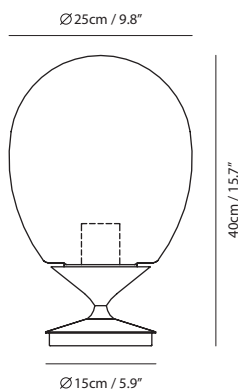

pearl cocoa

champagne gold

Measurement : centimeter / inches

Mist LED Table S

Model
SLD-8995DJS

Material
mouth-blown glass, steel

Light Source
LED 5W 2700K CRI95 510lm

Feature
mouth-blown sand-blasted glass, DJ dimmer

Weight
2.3kgj / 5.1lb

Cord
200cm / 78.7"

Color
 pearl cocoa
 champagne gold

Mist LED Table L

Model
SLD-8996DJS

Material
mouth-blown glass, steel

Light Source
LED 10W 2700K CRI95 918lm

Feature
mouth-blown sand-blasted glass, DJ dimmer

Weight
3.4kg / 7.5lb

Cord
200cm / 78.7"

Color
 pearl cocoa
 champagne gold