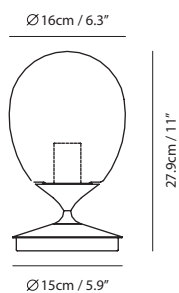

pearl cocoa

champagne gold

Measurement : centimeter / inches

Mist LED Table S

Model
SLD-8995DJS

Material
mouth-blown glass, steel

Light Source
LED 5W 2700K CRI95 510lm

Feature
mouth-blown sand-blasted glass, DJ dimmer

Weight
2.3kgj / 5.1lb

Cord
200cm / 78.7"

Color
 pearl cocoa
 champagne gold

Mist LED Table L

Model
SLD-8996DJS

Material
mouth-blown glass, steel

Light Source
LED 10W 2700K CRI95 918lm

Feature
mouth-blown sand-blasted glass, DJ dimmer

Weight
3.4kg / 7.5lb

Cord
200cm / 78.7"

Color
 pearl cocoa
 champagne gold