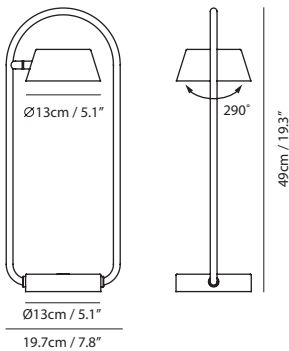

matt black +
champagne gold shade

OLO Φ Table

Model
SLD-130DTE

Material
metal, aluminum, PP

Light Source
LED 6.5W 3000K CRI90 415lm

Feature
Touch dimmer switch

Weight
1.4kg / 3.1lb

Cord
200cm / 78.7"