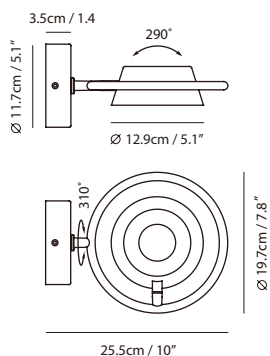

matt black + champagne gold shade matt black + shiny black shade

Measurement : centimeter / inches

OLO Φ Wall / Ceiling

Model
SLD-130CW

Material
steel, PP

Light Source
LED 6.5W 3000K CRI 90 415lm

Driver
Built-in dimmable driver (triac dimming)

Weight
0.8kg / 1.8lb

Color
 matt black + champagne gold shade
 matt black + shiny black shade