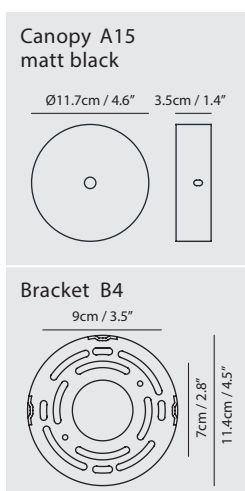

matt black + champagne gold shade matt black + shiny black shade

Measurement : centimeter / inches

OLO Φ Wall / Ceiling

Model
SLD-130CW

Material
steel, PP

Light Source
LED 6.5W 3000K CRI 90 415lm

Driver
Built-in dimmable driver (triac dimming)

Weight
0.8kg / 1.8lb

Color
 matt black + champagne gold shade
 matt black + shiny black shade