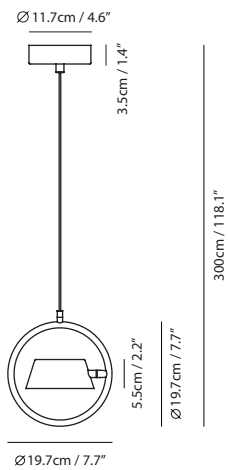

shiny black

champagne gold

pearl cocoa

OLO Ø Pendant P1

Model
SLD-130P

Material
steel, PP

Light Source
LED x 8W 3000K CRI>90 415lm

Driver
Built-in dimmable driver
(Triac dimming)

Weight
0.9kg / 2lb

- Color**
-  matt black + shiny black shade
 -  matt black + champagne gold shade
 -  matt black + pearl cocoa shade