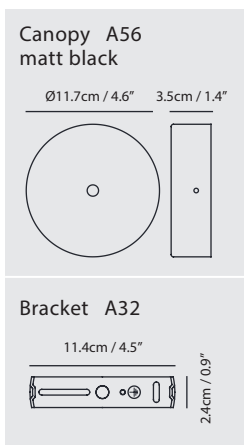

shiny black

champagne gold

pearl cocoa

OLO Ø Pendant P1

Model
SLD-130P

Material
steel, PP

Light Source
LED x 8W 3000K CRI>90 415lm

Driver
Built-in dimmable driver
(Triac dimming)

Weight
0.9kg / 2lb

- Color**
-  matt black + shiny black shade
 -  matt black + champagne gold shade
 -  matt black + pearl cocoa shade