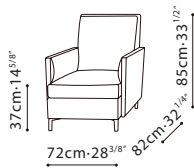

COZI / FRAME: Black metallic steel feet w/ Plastic glides. Solid birch frame. Seat support consists of cross-woven elastic webbing and sinuous spring. **CUSHION:** Seat cushion consists of high-resilient polyurethane foam and Feather down. C812H0601 cushion consist of feather down. **UPHOLSTERY OPTIONS:** Fabric or leather. Cushion Covers are Removable.

C02H0601