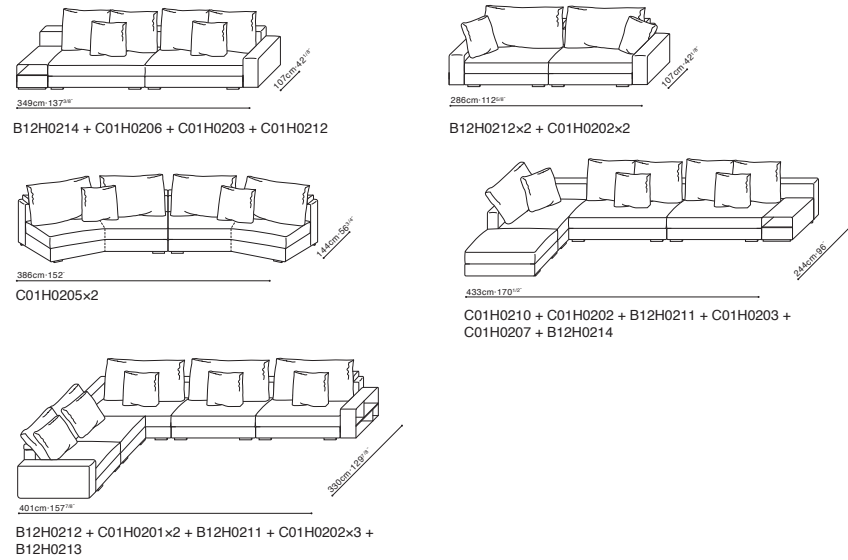

# EPIC

EPIC

Interchangeable sofa arm B12H0213

Table Unit B12H0214 With Wireless Charger for Smart Phone

EPIC STOCK COMPONENTS

\*B12H0211 / B12H0212 / B12H0213 / B12H0214 : Component can be used on Left or Right side.

SAMPLE CONFIGURATIONS

Available in :

Nemo Mineral Grey (D)  
NEMO-02

Texture Vanilla (E)  
ICE CREAM-01

B12H0213 / B12H0214 Table Component

Eco Leather Black (P) FU-02  
Grey Oak

B12H0213 / B12H0214 Table Component

Eco Leather Hazelwood (P) FU-05  
Grey Oak

	(D) NEMO-02	(E) ICE CREAM-01	(P) FU-02 / Grey Oak	(P) FU-05 / Grey Oak
C01H0201 Armless Sofa	•	•		
C01H0202 Armless Sofa	•	•		
C01H0203 Armless Sofa	•	•		
C01H0210 Ottoman	•	•		
C01H0205 Angle Sofa	•	•		
C01H0206 Armless Sofa	•	•		
C01H0207 Armless Sofa	•	•		
B12H0211 Sofa Arm (High)	•	•		
B12H0212 Sofa Arm (Low)	•	•		
B12H0213 Sofa Arm (Low)			•	•
B12H0214 Table Unit			•	•