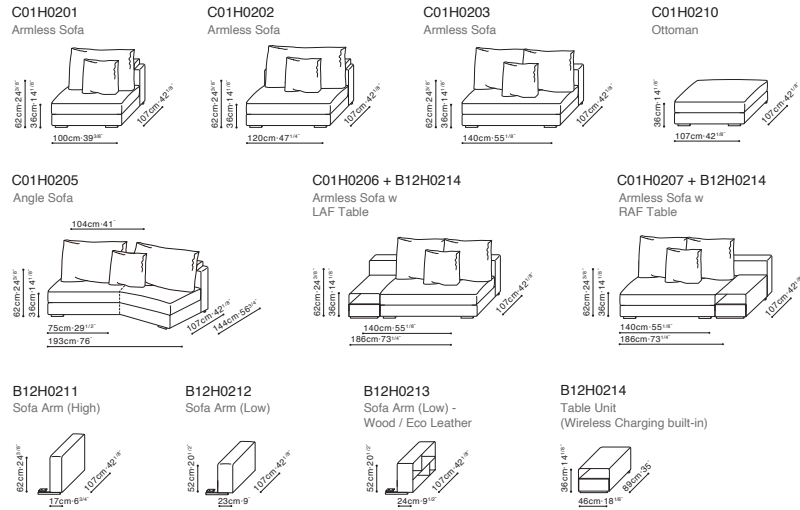

# EPIC

EPIC

Interchangeable sofa arm B12H0213

Table Unit B12H0214 With Wireless Charger for Smart Phone

EPIC STOCK COMPONENTS

\*B12H0211 / B12H0212 / B12H0213 / B12H0214 : Component can be used on Left or Right side.

SAMPLE CONFIGURATIONS

Available in :

Nemo Mineral Grey (D)  
NEMO-02

Texture Vanilla (E)  
ICE CREAM-01

B12H0213 / B12H0214 Table Component

Eco Leather Black (P) FU-02  
Grey Oak

B12H0213 / B12H0214 Table Component

Eco Leather Hazelwood (P) FU-05  
Grey Oak

	(D) NEMO-02	(E) ICE CREAM-01	(P) FU-02 / Grey Oak	(P) FU-05 / Grey Oak
C01H0201 Armless Sofa	•	•		
C01H0202 Armless Sofa	•	•		
C01H0203 Armless Sofa	•	•		
C01H0210 Ottoman	•	•		
C01H0205 Angle Sofa	•	•		
C01H0206 Armless Sofa	•	•		
C01H0207 Armless Sofa	•	•		
B12H0211 Sofa Arm (High)	•	•		
B12H0212 Sofa Arm (Low)	•	•		
B12H0213 Sofa Arm (Low)			•	•
B12H0214 Table Unit			•	•