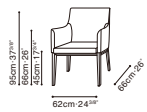

SOHO

C02G0301 Chair
Grey Oak Color Base

C02G0302 Swivel Chair
Darkened Steel Base

Available in:

Leather Café Noir (R)
RS-27

VAST

C02B0601 Chair

Grey Oak Color Frame, Available in: