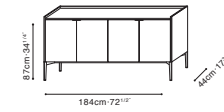

C04H0808 Cabinet