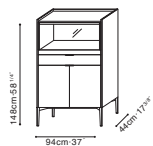

C04H0811 Cabinet