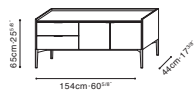

MATRIX STOCK COMPONENTS

C04H0802 Cabinet