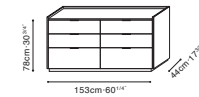

C04H0818 Cabinet