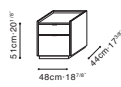

C04H0815 Cabinet