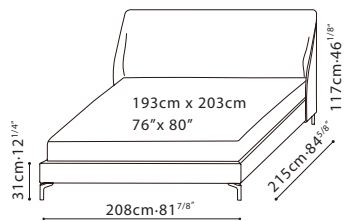

MELODY BED / FRAME: Headboard in metal with MDF, covered in polyurethane foam. Rails in plywood covered in polyurethane foam and fabric lining. **SLATS:** Wooden slats fully secured and nested in a metal frame further stabilized with metal support bars. **UPHOLSTERY:** Available in all fabric, all leather, or fabric/leather combo. Headboard cover not removable. **BASE:** Leg in glossy grey metallic paint with plastic glides.

C03H0705 KING

*Optional cushion for C03H0705

*Optional cushion for C03H0704

C08H0703

*Optional bolster for C03H0705

*Optional bolster for C03H0704