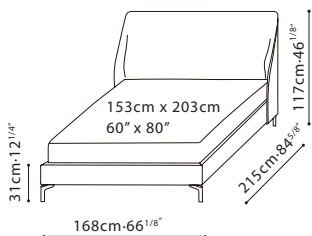

C03H0704 QUEEN

C08H0701

C08H0702

C03H0705 KING