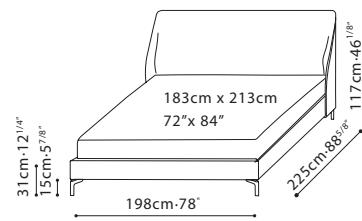

CF3H0705-CALK CALIFORNIA KING

C08H0704