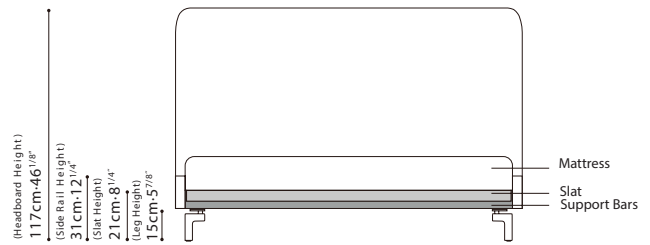

MELODY BED / FRAME: Headboard in metal with MDF, covered in polyurethane foam. Rails in plywood covered in polyurethane foam and fabric lining. **SLATS:** Wooden slats fully secured and nested in a metal frame further stabilized with metal support bars. **UPHOLSTERY:** Available in all fabric, all leather, or fabric/leather combo. Headboard cover not removable. **BASE:** Leg in glossy grey metallic paint with plastic glides.

C03H0704 QUEEN

C03H0705 KING

CF3H0705-CALK CALIFORNIA KING

C08H0701

*Optional cushion for C03H0705

C08H0702

*Optional cushion for C03H0704

C08H0703