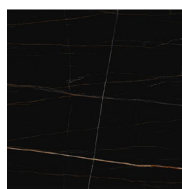

SPIN Coffee Table/ **BASE:** Hand molded steel, in black metallic paint or Eco-leather. **TOP:** Marble or tempered glass.

C06H1006

C06H1007

Smoke Grey Glass

Carrara Marble

Galaxy Grey Marble

Lauren Black Gold Marble