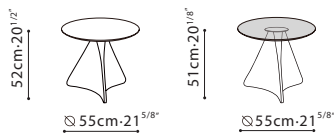

SPIN Coffee Table/ **BASE:** Hand molded steel, in black metallic paint or Eco-leather. **TOP:** Marble or tempered glass.

C06H1006

C06H1007

Smoke Grey Glass

Carrara Marble

Galaxy Grey Marble

Lauren Black Gold Marble