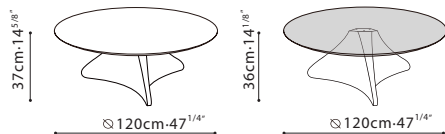

SPIN Coffee Table/ **BASE:** Hand molded steel, in black metallic paint or Eco-leather. **TOP:** Marble or tempered glass.

C06H1006

C06H1007

Smoke Grey Glass

Carrara Marble

Galaxy Grey Marble

Lauren Black Gold Marble