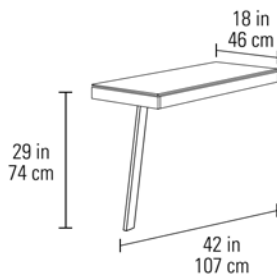

Dimensions 29H x 66 x 24 in | 74H x 168 x 61 cm
Top Capacity 75 lbs | 34 kg
Weight 131 lbs | 59 kg

6902 RETURN

- Connects to Sigma Desk 6901 to extend the workspace
- Creates a convenient space for cross-desk collaboration

Dimensions 29H x 42 x 18 in | 74H x 107 x 46 cm
Top Capacity 50 lbs | 23 kg
Weight 41 lbs | 19 kg

6903 COMPACT DESK

- Integrated system drawer front flips down for use with a keyboard and mouse
- Easy-access front and back panels tilt or remove for access to concealed wiring
- A wire management ledge provides space for a power strip and connections

Dimensions 29H x 48 x 24 in | 74H x 122 x 61 cm
Top Capacity 65 lbs | 30 kg
Weight 101 lbs | 46 kg

6907 MOBILE FILE PEDESTAL

- Three drawers are secured with one lock
- Two storage drawers and one letter/legal file drawer
- Pedestal rests on locking casters
- Designed to fit neatly under the Sigma Desk 6901

Dimensions 25.5H x 15.75 x 21 in | 64H x 40 x 53 cm
Weight 64 lbs | 29 kg

6916 LATERAL FILE CABINET

- Locking cabinet with two storage drawers and a file drawer
- File drawer can accommodate hanging letter and/or legal files
- Cabinet rests on locking casters