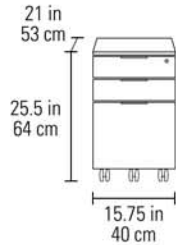

Dimensions 29H x 66 x 24 in | 74H x 168 x 61 cm
Top Capacity 75 lbs | 34 kg
Weight 131 lbs | 59 kg

6902 RETURN

- Connects to Sigma Desk 6901 to extend the workspace
- Creates a convenient space for cross-desk collaboration

Dimensions 29H x 42 x 18 in | 74H x 107 x 46 cm
Top Capacity 50 lbs | 23 kg
Weight 41 lbs | 19 kg

6903 COMPACT DESK

- Integrated system drawer front flips down for use with a keyboard and mouse
- Easy-access front and back panels tilt or remove for access to concealed wiring
- A wire management ledge provides space for a power strip and connections

Dimensions 29H x 48 x 24 in | 74H x 122 x 61 cm
Top Capacity 65 lbs | 30 kg
Weight 101 lbs | 46 kg

6907 MOBILE FILE PEDESTAL

- Three drawers are secured with one lock
- Two storage drawers and one letter/legal file drawer
- Pedestal rests on locking casters
- Designed to fit neatly under the Sigma Desk 6901

Dimensions 25.5H x 15.75 x 21 in | 64H x 40 x 53 cm
Weight 64 lbs | 29 kg

6916 LATERAL FILE CABINET

- Locking cabinet with two storage drawers and a file drawer
- File drawer can accommodate hanging letter and/or legal files
- Cabinet rests on locking casters