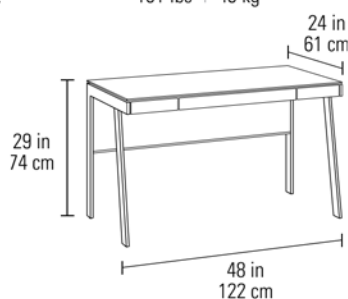

Dimensions 29H x 66 x 24 in | 74H x 168 x 61 cm
Top Capacity 75 lbs | 34 kg
Weight 131 lbs | 59 kg

6902 RETURN

- Connects to Sigma Desk 6901 to extend the workspace
- Creates a convenient space for cross-desk collaboration

Dimensions 29H x 42 x 18 in | 74H x 107 x 46 cm
Top Capacity 50 lbs | 23 kg
Weight 41 lbs | 19 kg

6903 COMPACT DESK

- Integrated system drawer front flips down for use with a keyboard and mouse
- Easy-access front and back panels tilt or remove for access to concealed wiring
- A wire management ledge provides space for a power strip and connections

Dimensions 29H x 48 x 24 in | 74H x 122 x 61 cm
Top Capacity 65 lbs | 30 kg
Weight 101 lbs | 46 kg

6907 MOBILE FILE PEDESTAL

- Three drawers are secured with one lock
- Two storage drawers and one letter/legal file drawer
- Pedestal rests on locking casters
- Designed to fit neatly under the Sigma Desk 6901

Dimensions 25.5H x 15.75 x 21 in | 64H x 40 x 53 cm
Weight 64 lbs | 29 kg

6916 LATERAL FILE CABINET

- Locking cabinet with two storage drawers and a file drawer
- File drawer can accommodate hanging letter and/or legal files
- Cabinet rests on locking casters