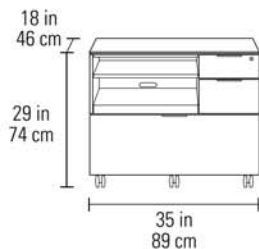

Dimensions 29H x 48 x 24 in | 74H x 122 x 61 cm
Top Capacity 65 lbs | 30 kg
Weight 101 lbs | 46 kg

6907 MOBILE FILE PEDESTAL

- Three drawers are secured with one lock
- Two storage drawers and one letter/legal file drawer
- Pedestal rests on locking casters
- Designed to fit neatly under the Sigma Desk 6901

Dimensions 25.5H x 15.75 x 21 in | 64H x 40 x 53 cm
Weight 64 lbs | 29 kg

6916 LATERAL FILE CABINET

- Locking cabinet with two storage drawers and a file drawer
- File drawer can accommodate hanging letter and/or legal files
- Cabinet rests on locking casters

Dimensions 29H x 35 x 18 in | 74H x 89 x 46 cm
File Drawer Capacity 75 lbs | 34 kg
Weight 139 lbs | 63 kg

6917 MULTIFUNCTION CABINET

- Cabinet includes two storage drawers and a file drawer for letter/legal hanging files
- Open compartment features a pullout printer tray and adjustable paper shelf
- Integrated lock keeps contents secure
- Perfect all-purpose piece for a small office

Dimensions 29H x 35 x 18 in | 74H x 89 x 46 cm
Printer Compartment 10.25H x 21.5 x 17.25 in | 26.4H x 55.4 x 43.7 cm
Printer Tray Capacity 20 lbs | 9 kg
File Drawer Capacity 75 lbs | 34 kg
Weight 133 lbs | 60 kg