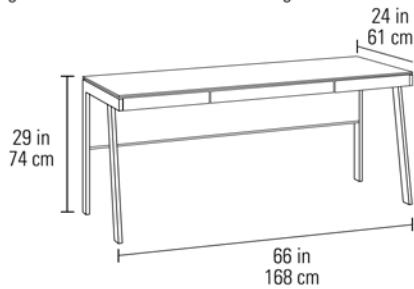

Dimensions 29H x 66 x 24 in | 74H x 168 x 61 cm
Top Capacity 75 lbs | 34 kg
Weight 131 lbs | 59 kg

6902 RETURN

- Connects to Sigma Desk 6901 to extend the workspace
- Creates a convenient space for cross-desk collaboration

Dimensions 29H x 42 x 18 in | 74H x 107 x 46 cm
Top Capacity 50 lbs | 23 kg
Weight 41 lbs | 19 kg

6903 COMPACT DESK

- Integrated system drawer front flips down for use with a keyboard and mouse
- Easy-access front and back panels tilt or remove for access to concealed wiring
- A wire management ledge provides space for a power strip and connections

Dimensions 29H x 48 x 24 in | 74H x 122 x 61 cm
Top Capacity 65 lbs | 30 kg
Weight 101 lbs | 46 kg

6907 MOBILE FILE PEDESTAL

- Three drawers are secured with one lock
- Two storage drawers and one letter/legal file drawer
- Pedestal rests on locking casters
- Designed to fit neatly under the Sigma Desk 6901

Dimensions 25.5H x 15.75 x 21 in | 64H x 40 x 53 cm
Weight 64 lbs | 29 kg

6916 LATERAL FILE CABINET

- Locking cabinet with two storage drawers and a file drawer
- File drawer can accommodate hanging letter and/or legal files
- Cabinet rests on locking casters