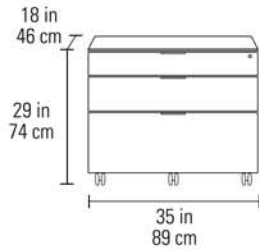

6916 LATERAL FILE CABINET

- Locking cabinet with two storage drawers and a file drawer
- File drawer can accommodate hanging letter and/or legal files
- Cabinet rests on locking casters

Dimensions 29H x 35 x 18 in | 74H x 89 x 46 cm
File Drawer Capacity 75 lbs | 34 kg
Weight 139 lbs | 63 kg