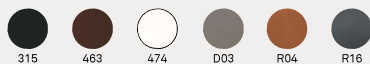

sedile | seat

rigenerato di cuoio | regenerated leather

NOTA: per le combinazioni disponibili consultare il listino prezzi. | NOTE: please check all available combinations in the price list.

sedute | seating